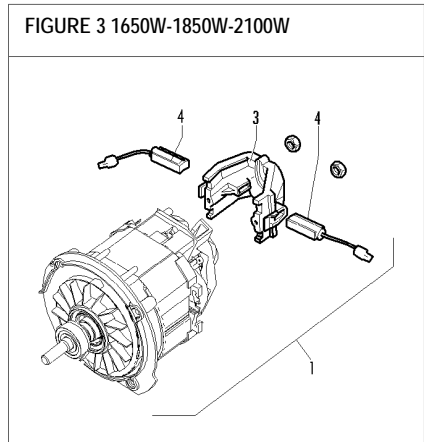

NEW P. NUMBERS

NOUVELLES REFERENCES

NEU CODEX

FIGURE 2

Item	P/N McC	P/N ELX	Qty	DESCRIPTION
FIGURE 2				
1	5351	538005351	1	front handle
2	249521	538249521	1	crankcase ass'y
B 4	5349	538005349	1	pinion cover
5	241051	538241051	1	wire cover
6	5373	538005373	1	wires ass'y Schuko
	5377	538005377	1	wires ass'y GB
	5375	538005375	1	wires ass'y CH
	241952	538241952	1	wires ass'y AU
C 7	242687	538242687	1	micro switch
B 8	5336	538005336	1	oil cap
9	5335	538005335	1	oil tank
B 10	242365	538242365	1	oil filter
11	235612	538235612	1	washer
12	249257	538249257	1	lever kit
13 •	5343	538005343	2	fork lever
14 •	5342	538005342	1	safety lever
15 •	249172	538249172	1	rocking lever ass'y
16 •	5383	538005383	1	safety brake lever
17 •	5385	538005385	1	spring
18 •	5382	538005382	1	brake spring support
19	240862	538240862	14	screw M4x18
A 20	5366	538005366	1	locking nut ass'y
21	5378	538005378	1	spacer
22	249258	538249258	1	trigger kit
23 •	5347	538005347	1	safety lever
24 •	5346	538005346	1	trigger kit
25	5719	538005719	1	tension rod
26	243031	538243031	1	oil pump adjustment
27	243030	538243030	1	oil pump adjustment support