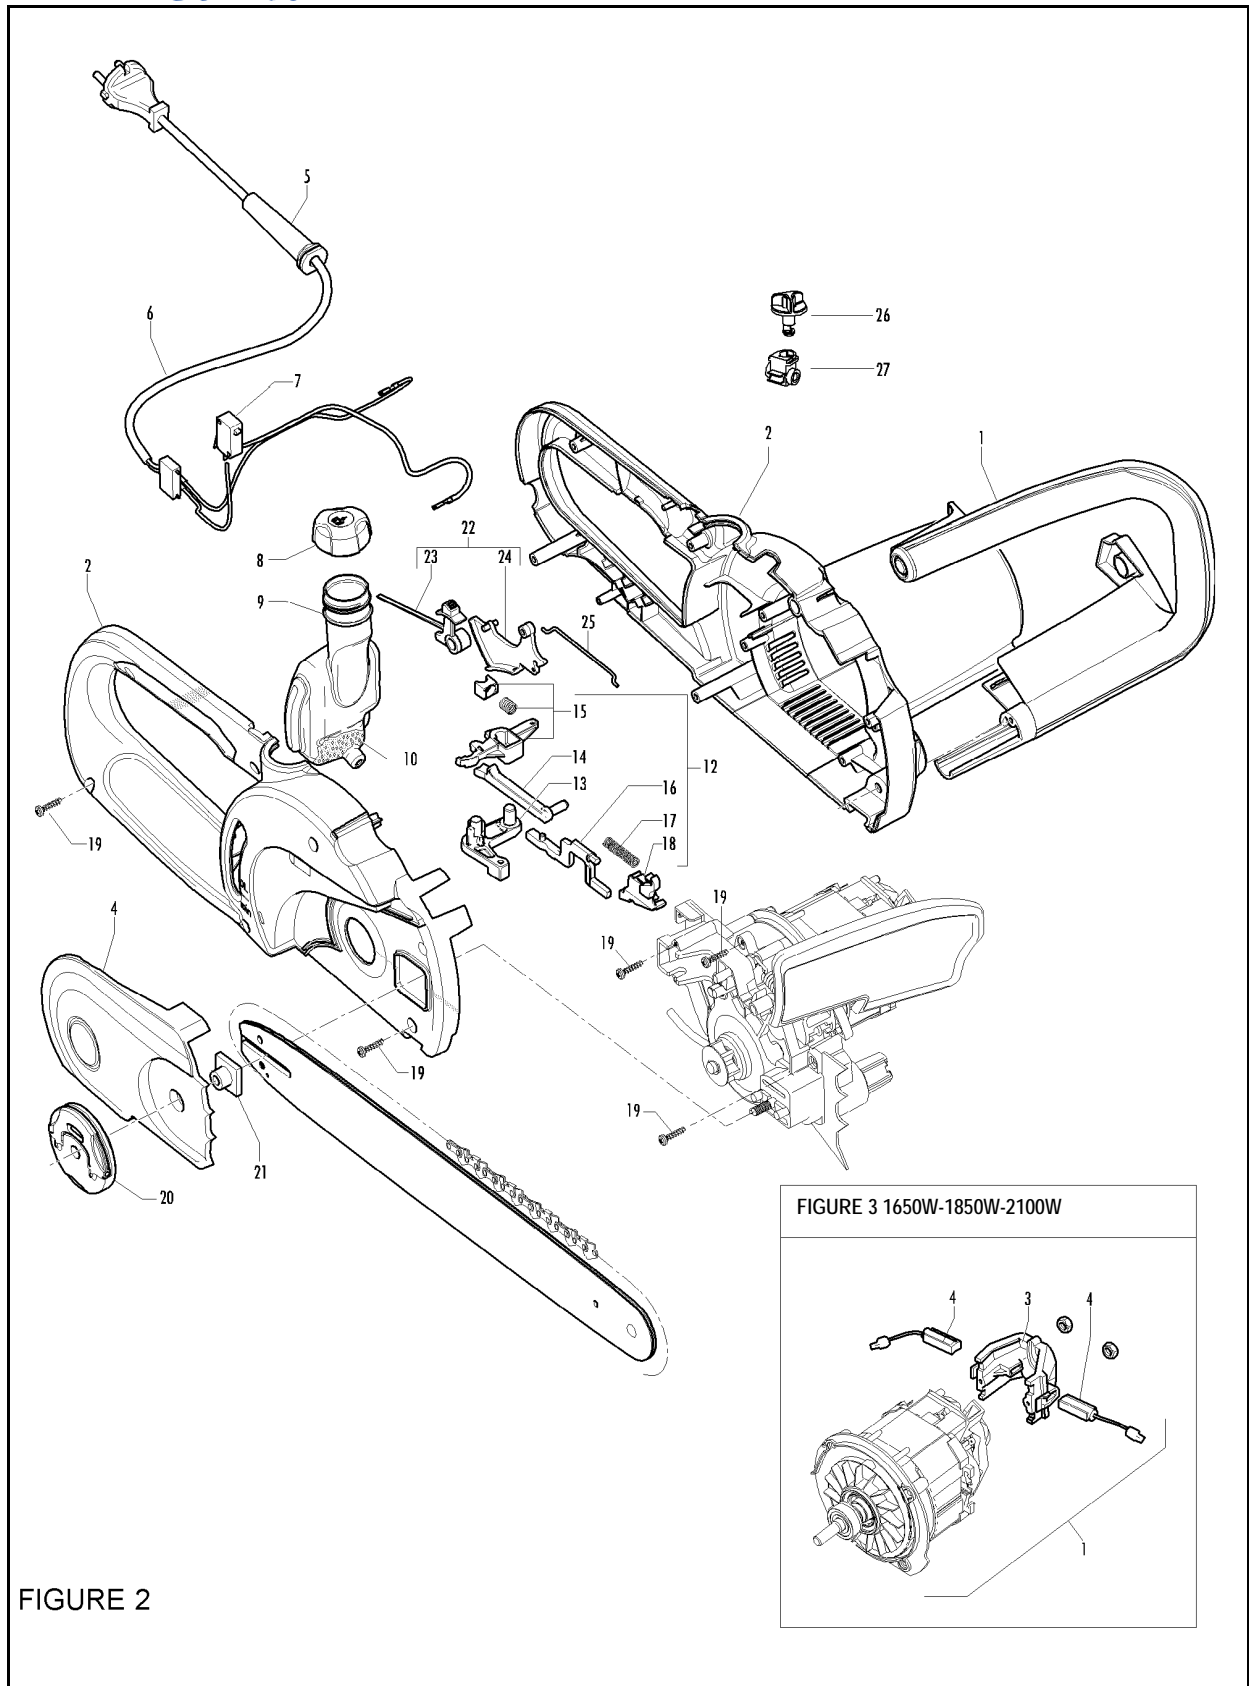

NEW P. NUMBERS

NOUVELLES REFERENCES

NEU CODEX

FIGURE 2

Item	P/N McC	P/N ELX	Qty	DESCRIPTION
FIGURE 2				
1	5351	538005351	1	front handle
2	249521	538249521	1	crankcase ass'y
B 4	5349	538005349	1	pinion cover
5	241051	538241051	1	wire cover
6	5373	538005373	1	wires ass'y Schuko
	5377	538005377	1	wires ass'y GB
	5375	538005375	1	wires ass'y CH
	241952	538241952	1	wires ass'y AU
C 7	242687	538242687	1	micro switch
B 8	5336	538005336	1	oil cap
9	5335	538005335	1	oil tank
B 10	242365	538242365	1	oil filter
11	235612	538235612	1	washer
12	249257	538249257	1	lever kit
13 •	5343	538005343	2	fork lever
14 •	5342	538005342	1	safety lever
15 •	249172	538249172	1	rocking lever ass'y
16 •	5383	538005383	1	safety brake lever
17 •	5385	538005385	1	spring
18 •	5382	538005382	1	brake spring support
19	240862	538240862	14	screw M4x18
A 20	5366	538005366	1	locking nut ass'y
21	5378	538005378	1	spacer
22	249258	538249258	1	trigger kit
23 •	5347	538005347	1	safety lever
24 •	5346	538005346	1	trigger kit
25	5719	538005719	1	tension rod
26	243031	538243031	1	oil pump adjustment
27	243030	538243030	1	oil pump adjustment support