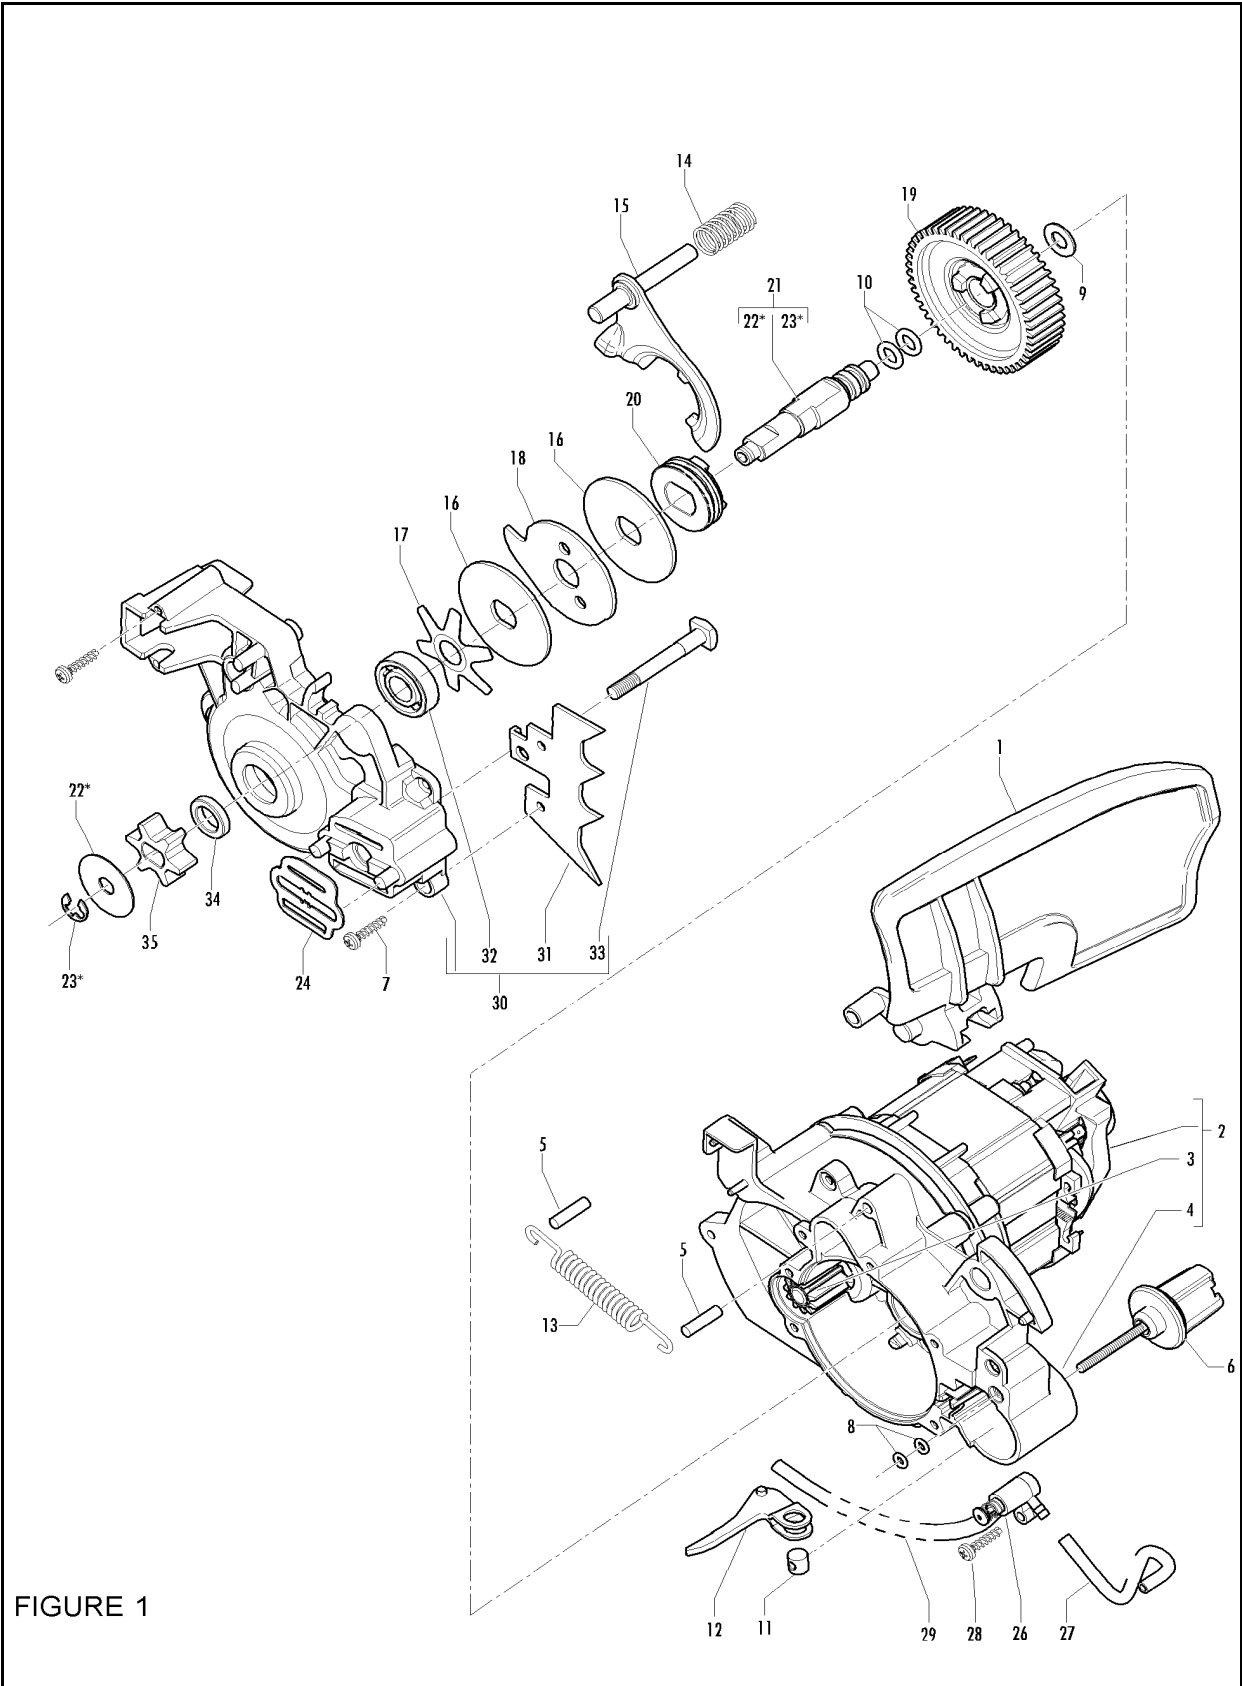

ELECTROLUX OUTDOOR PRODUCTS

PNC	Type/Prefix/nd	Model	Brand
953900540	05	ELECTRAMAC 414 ASSY UK 1650W	McCulloch
953900439	05	ELECTRAMAC 414 ASSY UK	McCulloch
953900415	05	ELECTRAMAC 414 SCHUKO	McCulloch
953900421	05	ELECTRAMAC 414 CH	McCulloch
953900440	05	ELECTRAMAC 416 ASSY UK	McCulloch
953900599	05	ELECTRAMAC 414 + SAWHORSE	McCulloch
953900479	05	ELECTRAMAC 416 ASSY UK + BAG	McCulloch
953900416	05	ELECTRAMAC 416 SCHUKO	McCulloch
953900422	05	ELECTRAMAC 416 CH	McCulloch
953900607	05	ELECTRAMAC 416 AUSTRALIA	McCulloch
953900559	05	ELECTRAMAC 416 + SAWHORSE	McCulloch
953900635	05	ELECTRAMAC 2140 SCHUKO	McCulloch
953900681	05	" "	" "
953900682	05	ELECTRAMAC 2140 CH	McCulloch
953900678	05	ELECTRAMAC 422	McCulloch

Number of Pages 1 of 5

Factory: IIQ - Valmadrera	Product Group: OP 93
Publication Number: EIPL2004_VP0409002	Petrol Portable
Publication Date: 18/05/05	Sub Group 9434

FIGURE 1